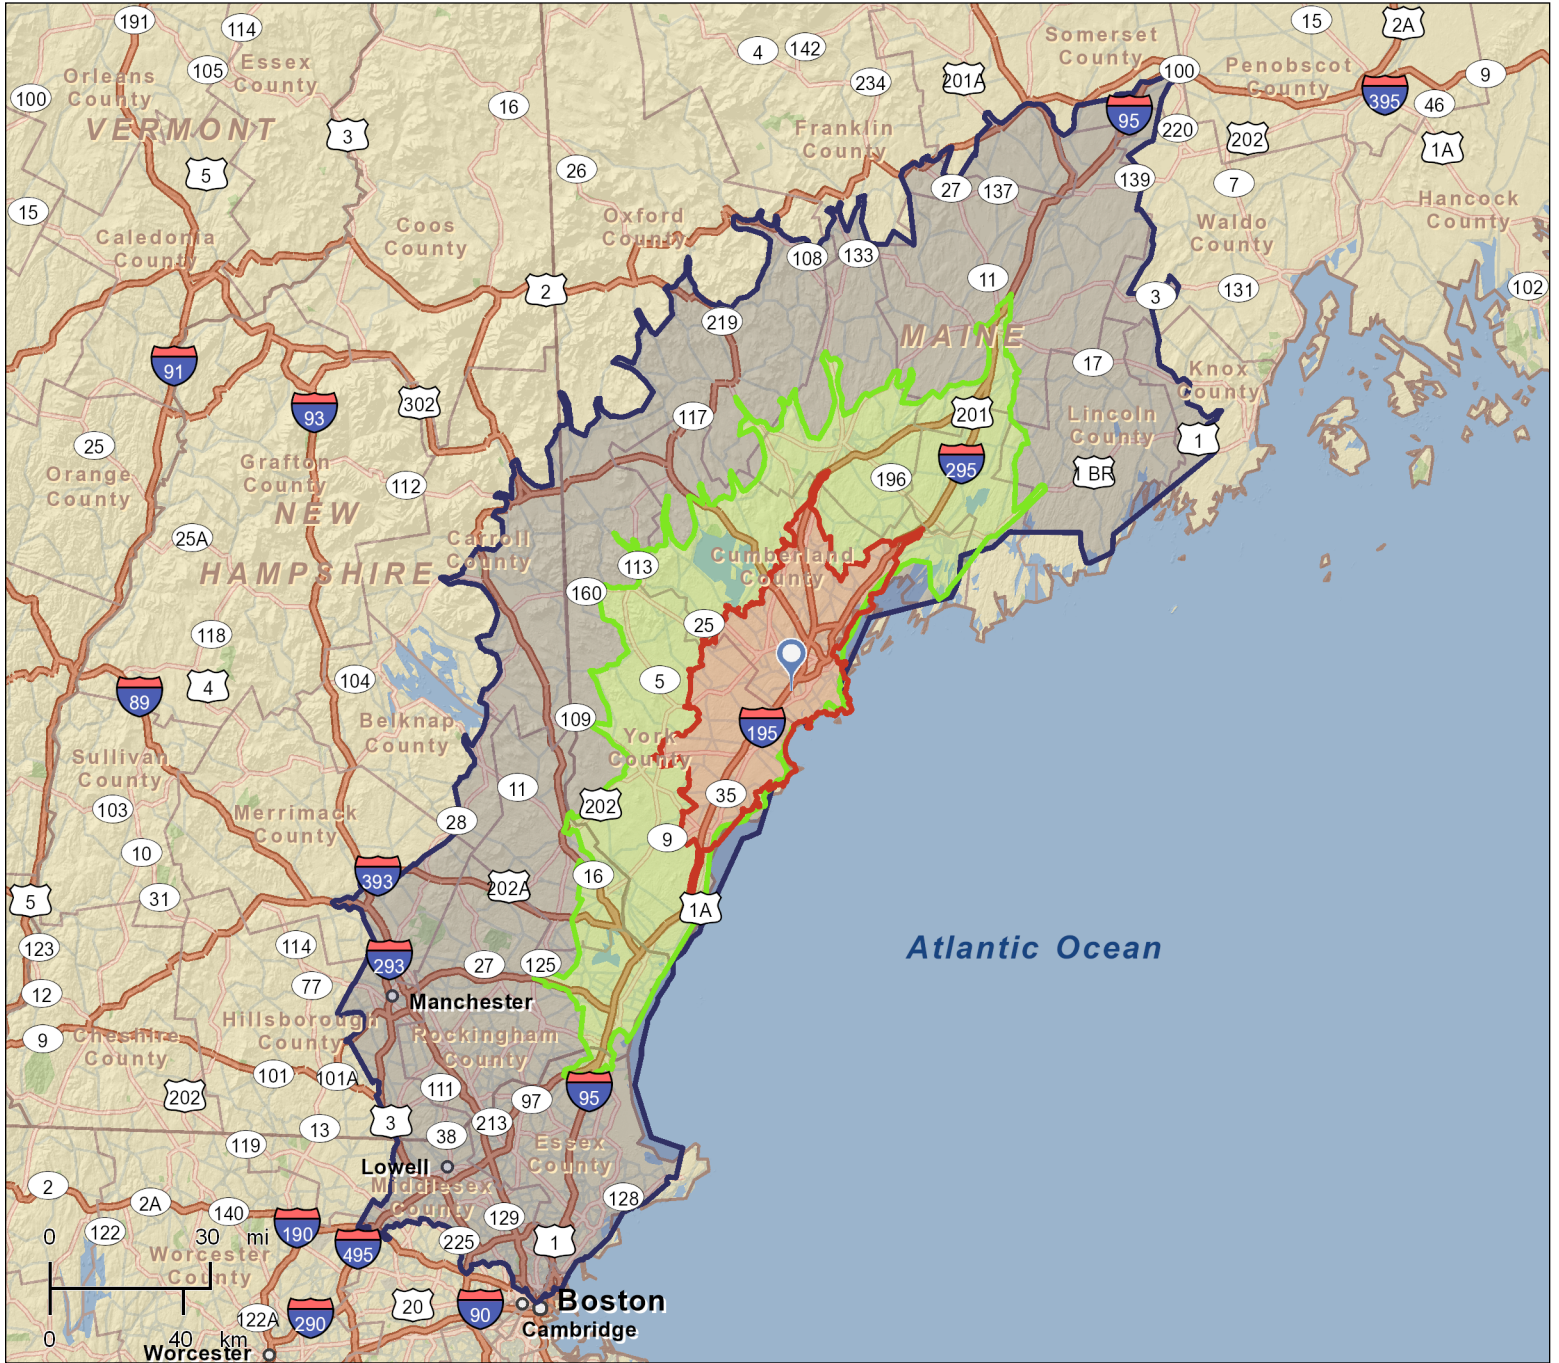

# Site Details Map

Haigis 3  
95 Haigis Pky, Scarborough, ME, 04074  
Drive Time: 30, 60, 95 Minutes

Prepared by SEDCO using ESRI Business  
Latitude: 43.602371  
Longitude: -70.364735

**This site is located in:**

- City:** ---
- County:** Cumberland County
- State:** Maine
- ZIP Code:** 04074
- Census Tract:** 23005017301
- Census Block Group:** 230050173011
- CBSA:** Portland-South Portland-Biddeford, ME Metropolitan Statistical Area (38860)