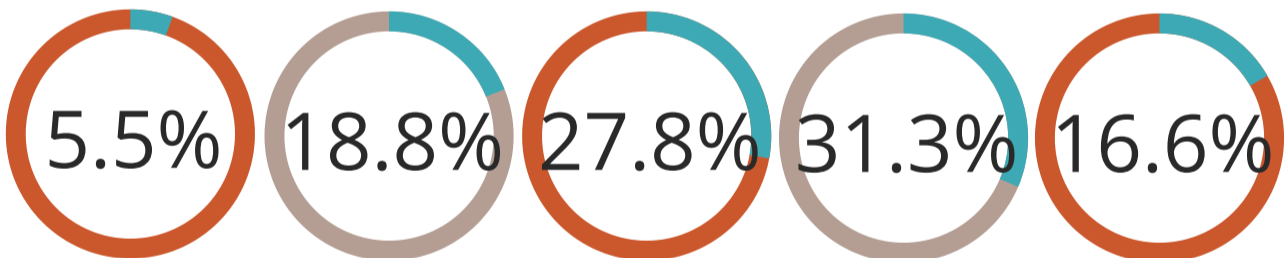

WHO LIVES IN SCARBOROUGH?

POPULATION in 2020

22,135

17% more than in 2010

47.7
Median Age in 2020

43.8
Median Age in 2010

3,216
New Residents over 10 years

Source: US Census Count and American Community Survey Estimates for 2020

Population by Age Group in 2020

Population by Age Group in 2010

Source: American Community Survey Estimates for 2020

The Generations in 2020

- The Greatest Generation: 1901 to 1927 (93 to 119)
- The Silent Generation: 1928 to 1945 (75 to 92)
- Baby Boomers: 1946 to 1964 (56 to 74)
- Generation X: 1965 to 1980 (40 to 55)
- Millennials: 1981 to 1996 (24 to 39)
- Generation Z: 1997 to 2012 (8 to 23)
- Generation Alpha: <2012

Largest Generation in US: Millennials - 22%

Largest Generation in Scarborough: Baby Boomers - 25%

Source: Generational Definitions from Pew Research Center

Sources: Census Count 2020 & American Community Survey (2016-2020)/Compiled by SEDCO
Note: Numeric population, race and net change are from the Census Count. Age distribution is from the American Community Survey.