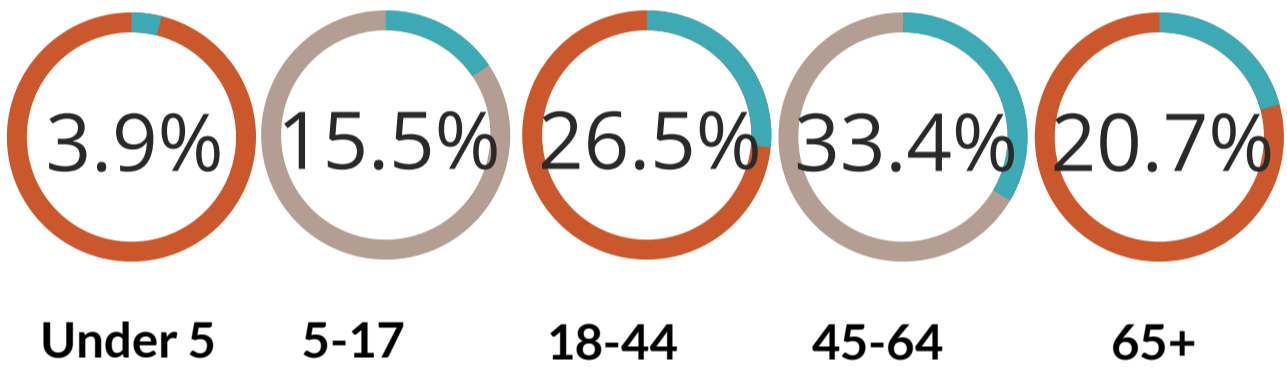

WHO LIVES IN SCARBOROUGH?

POPULATION in 2020

22,135

17% more than in 2010

47.7
Median Age in 2020

43.8
Median Age in 2010

3,216
New Residents over 10 years

Source: US Census Count and American Community Survey Estimates for 2020

Population by Age Group in 2020

Population by Age Group in 2010

Source: American Community Survey Estimates for 2020

The Generations in 2020

- The Greatest Generation: 1901 to 1927 (93 to 119)
- The Silent Generation: 1928 to 1945 (75 to 92)
- Baby Boomers: 1946 to 1964 (56 to 74)
- Generation X: 1965 to 1980 (40 to 55)
- Millennials: 1981 to 1996 (24 to 39)
- Generation Z: 1997 to 2012 (8 to 23)
- Generation Alpha: <2012

Largest Generation in US: Millennials - 22%

Largest Generation in Scarborough: Baby Boomers - 25%

Source: Generational Definitions from Pew Research Center

Sources: Census Count 2020 & American Community Survey (2016-2020)/Compiled by SEDCO
Note: Numeric population, race and net change are from the Census Count. Age distribution is from the American Community Survey.